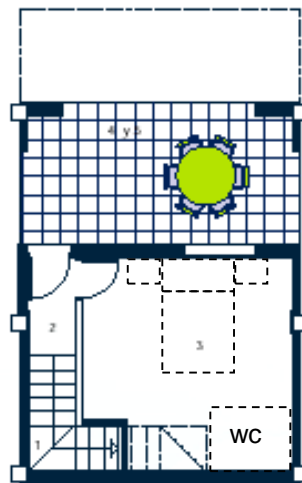

Lower Floor

Ground Floor

Upper Floor

Front

Back – Upper Floor

Built Area 121m2 Garden/Parking 40m2 – 2/3 Bed 2/3 Bath
(The Lower Floor can be used as a study or bedroom with the addition of a WC. Afterbuild.)