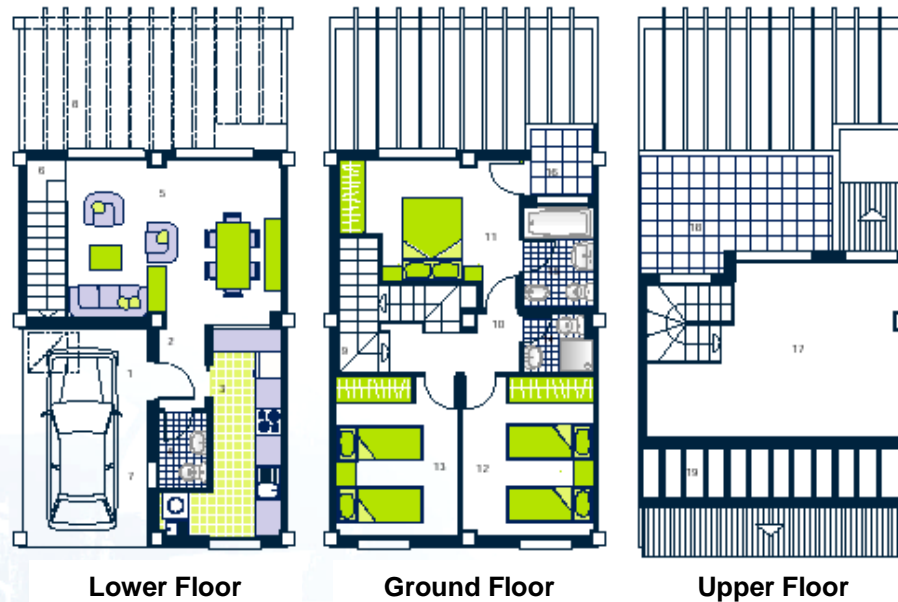

Lower Floor

Ground Floor

Upper Floor

Front

Back – Upper Floor

Built Area 121m2 Garden/Parking 40m2 – 2/3 Bed 2/3 Bath
(The Lower Floor can be used as a study or bedroom with the addition of a WC. Afterbuild.)

Front

Back

Built Area 121m2 Garden/Parking 40m2 – 3 Bed 2 Bath

camporosso 
casas Mediterráneas

SMILE,
YOU'RE IN SPAIN.

camporosso
casas Mediterráneas

SMILE,
YOU'RE IN SPAIN.

Front

Back

Built Area 121m2 Garden/Parking 50m2 – 3/4 Bed 2/3 Bath
(The Upper Floor can be used as a study or bedroom with the addition of a WC.Afterbuild.)

camporosso 
casas Mediterráneas

SMILE,
YOU'RE IN SPAIN.