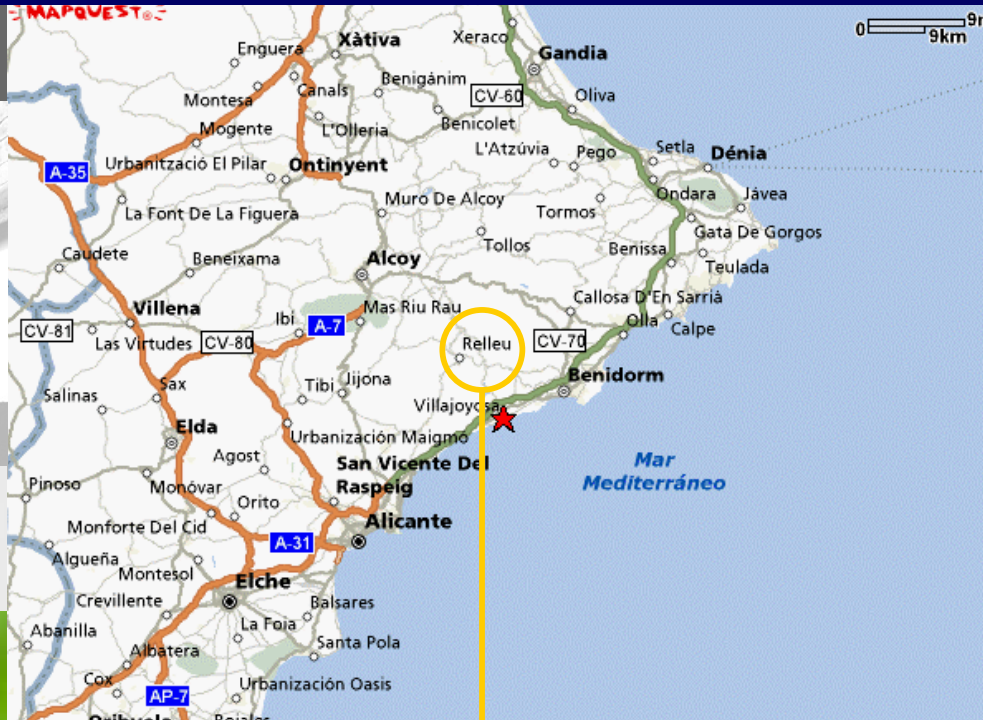

camporrosso
casas mediterráneas

SMILE,
YOU'RE IN SPAIN.

15

minutes to beach

10

minutes to Villajoyosa

20

minutes to Benidorm