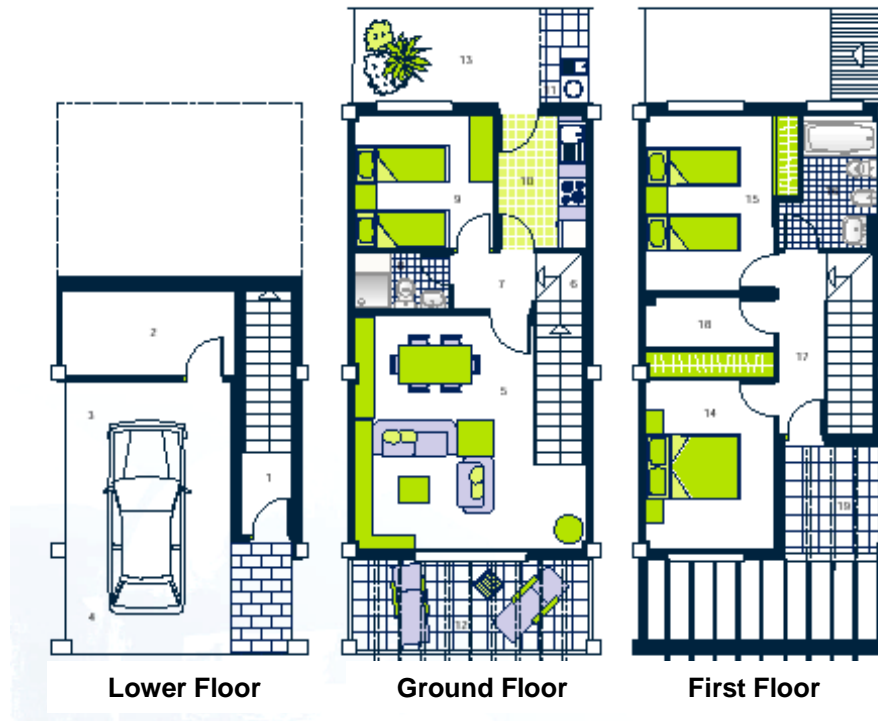

camporosso
casas Mediterráneas

SMILE,
YOU'RE IN SPAIN.

Front

Built Area 121m2 Garden/Parking 40m2 – 3 Bed 2 Bath