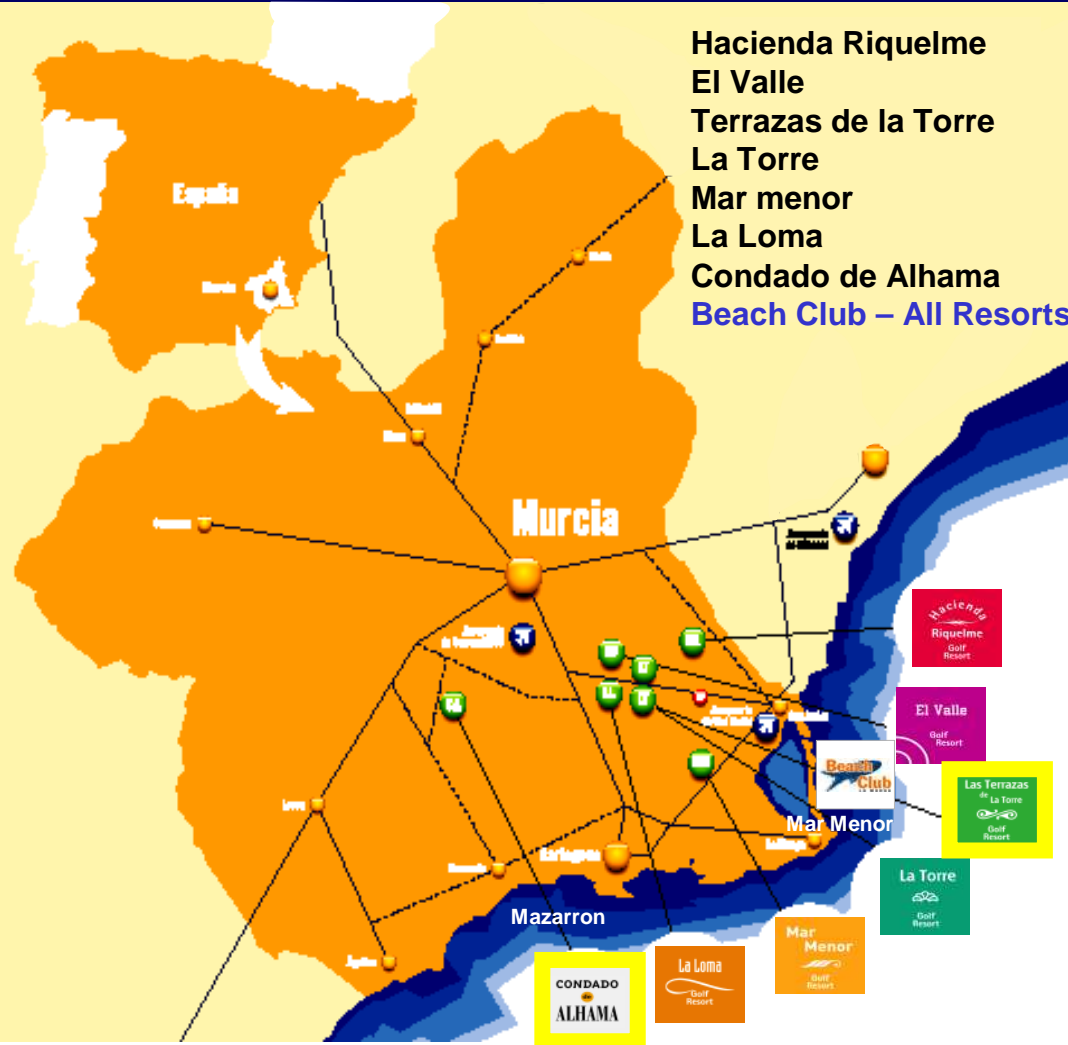

Golf  
Resort

*Hacienda*  
**Riquelme**  
Golf  
Resort

**La Loma**

Golf  
Resort

**La Torre**

Golf  
Resort

**Las Terrazas  
de La Torre**

Golf  
Resort

## World Class

Bars Shopping Food  
Entertainment Spas  
Clinics and Services

**POLARIS WORLD**

SMILE,  
YOU'RE IN SPAIN.

Hacienda Riquelme  
El Valle  
Terrazas de la Torre  
La Torre  
Mar menor  
La Loma  
Condado de Alhama  
**Beach Club – All Resorts**

### Terrazas de la Torre

**20**  
minutes to Mar  
Menor Resorts

**30**  
minutes to San  
Javier Airport

**40**  
minutes to  
Beach Club

### Condado de Alhama

**30**  
minutes to  
Corvera Airport

**30**  
minutes to  
Mazarron Beach

All  
courses on  
Polaris World  
are  
designed by

POLARIS WORLD

Jack wins The Open at St. Andrews 1978

SMILE,  
YOU'RE IN SPAIN.